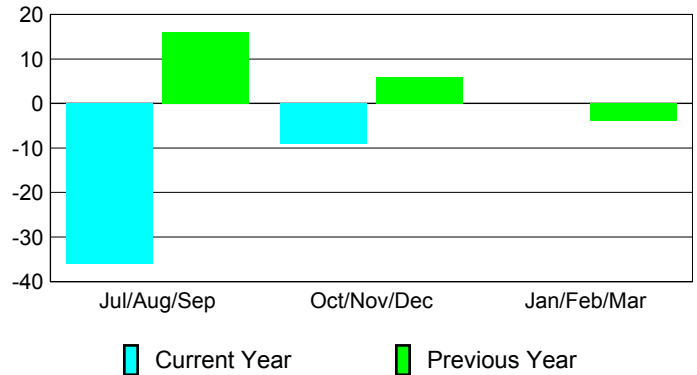

**Membership Results
2012-2013**

**Membership
2011-2012**

Month	Net Memb Goal	Actual New Memb	Actual Dropped Memb	Gain/Loss of Memb	Gain/Loss of Memb
Jul/Aug/Sep		18	-54	-36	16
Oct/Nov/Dec		17	-26	-9	6
Jan/Feb/Mar					-4
Totals		35	-80	-45	18

Membership Results 2012-2013

Goal, New, Dropped, Gain/Loss

Comparison of Membership Gain/Loss

Current Year Compared to the Previous Year

Gender Comparison 2012-2013

Jul/Aug/Sep

Oct/Nov/Dec

Jan/Feb/Mar