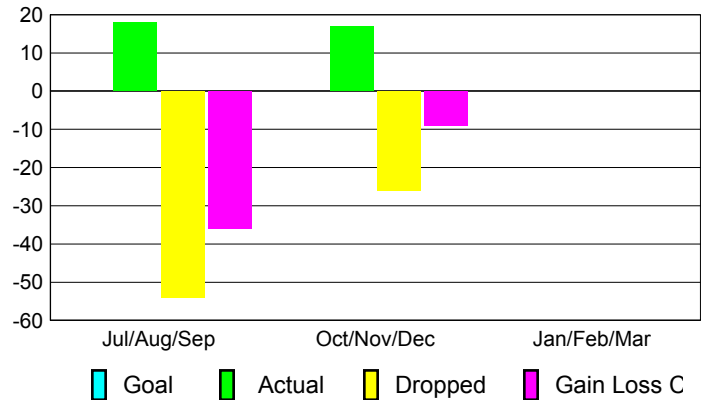

Membership Results 2012-2013

Goal, New, Dropped, Gain/Loss

Comparison of Membership Gain/Loss

Current Year Compared to the Previous Year